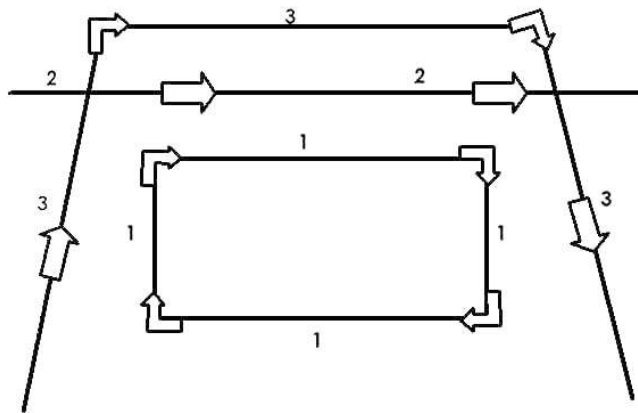

THE DOOR

THE SEAL OF ISIS