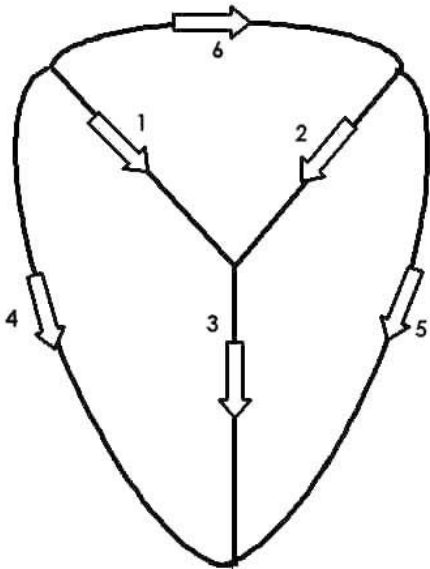

ORDER OF THE DRAGONS