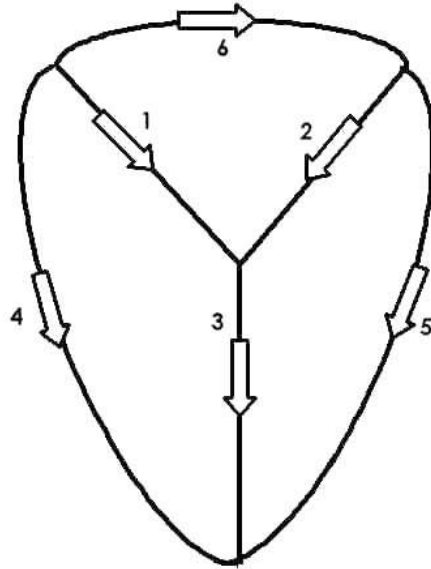

One will follow the steps of calling in ISIS Energy and the other will "HOLD" the energy at the feet (2 feet below the feet).

When it is time to call in the RA Energy, swap positions.

THE SYMBOLS FOR CLEARING IN A MASTER ATTUNEMENT

KA-TOTH

NOMAB

ORDER OF THE DRAGONS

ORDER OF THE PRIESTHOOD

MASTER LE VEL ATTUNEMENT SYMBOLS

ORDER OF THE DRAGONS

ORDER OF EGYPT

ORDER OF THE PHARAOH