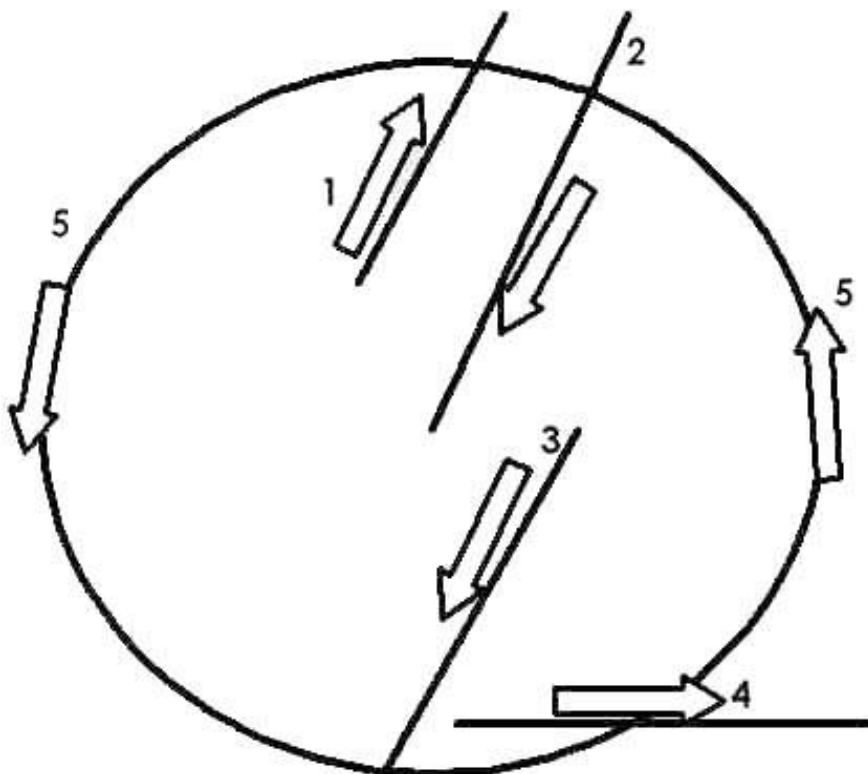

THE SYMBOLS FOR CLEARING IN A MASTER ATTUNEMENT

KA-TOTH

NOMAB