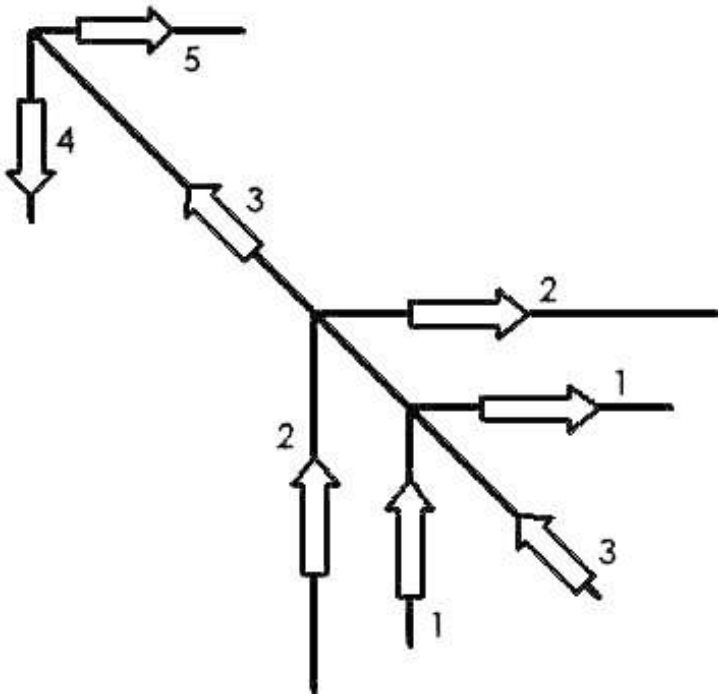

ORDER OF THE PRIESTHOOD