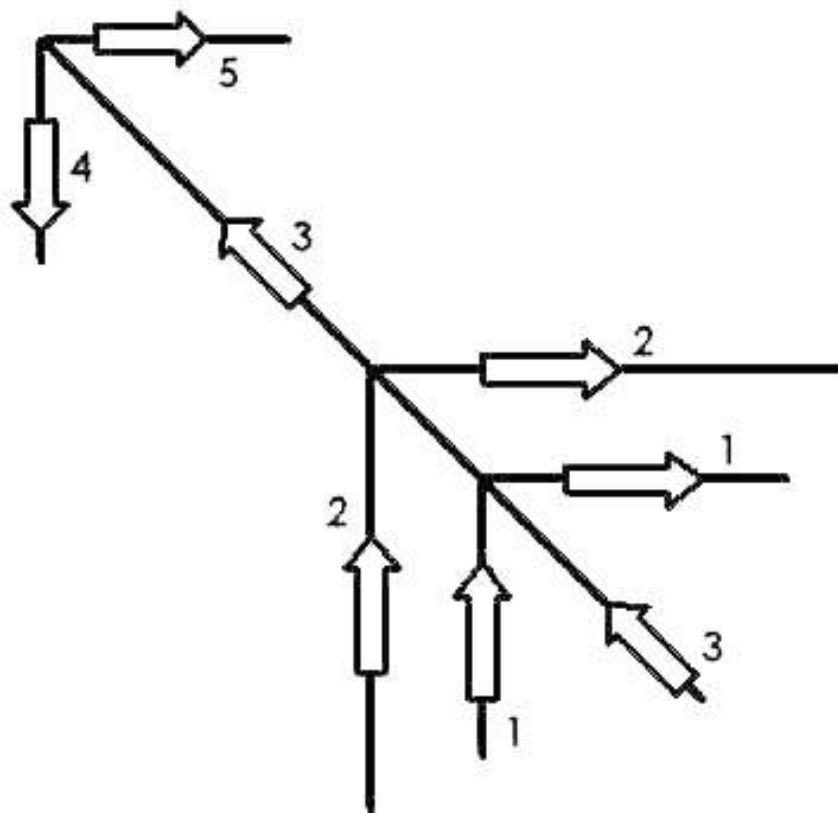

ORDER OF THE PRIESTHOOD